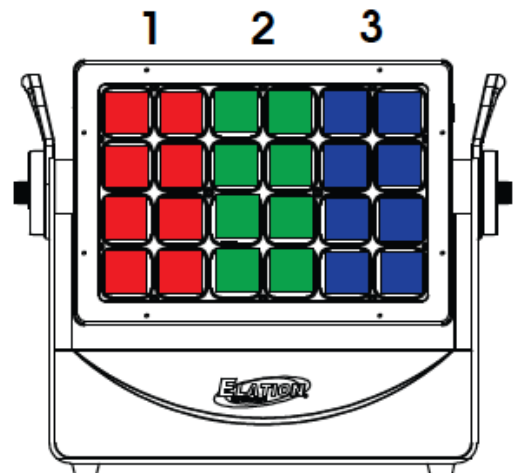

Standard Mode
Pixel Zones 1-3