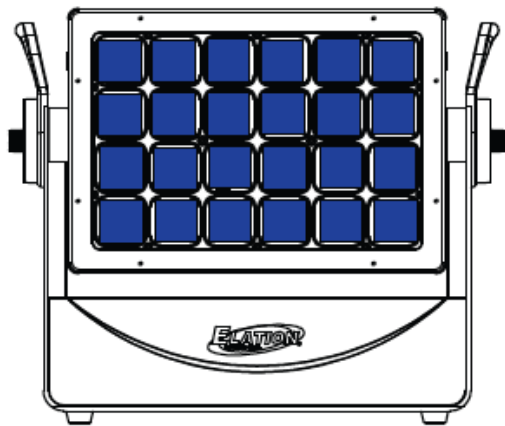

PIXEL CONTROL

The fixture features pixel control, which varies depending on the selected DMX channel mode. See the diagrams below, which illustrate the specific pixel mapping for each DMX channel mode.

Basic Mode
All Pixels